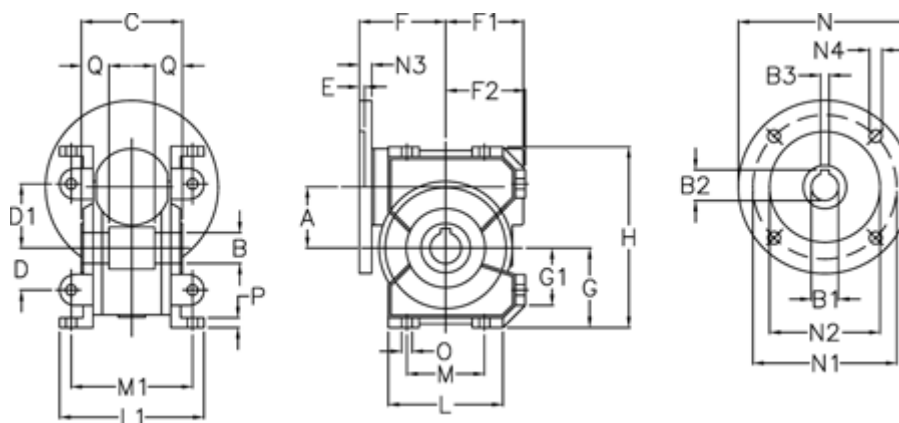

Article number: 3918049080023

Description: Worm gear with st. steel hollow shaft
VF 49 EP-U-80- 63B14

Measures

a = 49.5	E = 3.0	L = 93	N4 = 6.0
B = 25	F = 70	L1 = 117.0	O = 8.5
B1 E7 = 11	F1 = 63	M = 63	P = 8
B2 = 12.8	F2 = 64.5	M1 = 98.5	Q = 22.5
B3 H9 = 4	g = 64.5	N = 90	
C = 82	G1 = 46.5	N1 = 75	
D = 34	H = 146.5	N2 = 60	
D1 = 52	H1 = 110.5	N3 = 7.0	